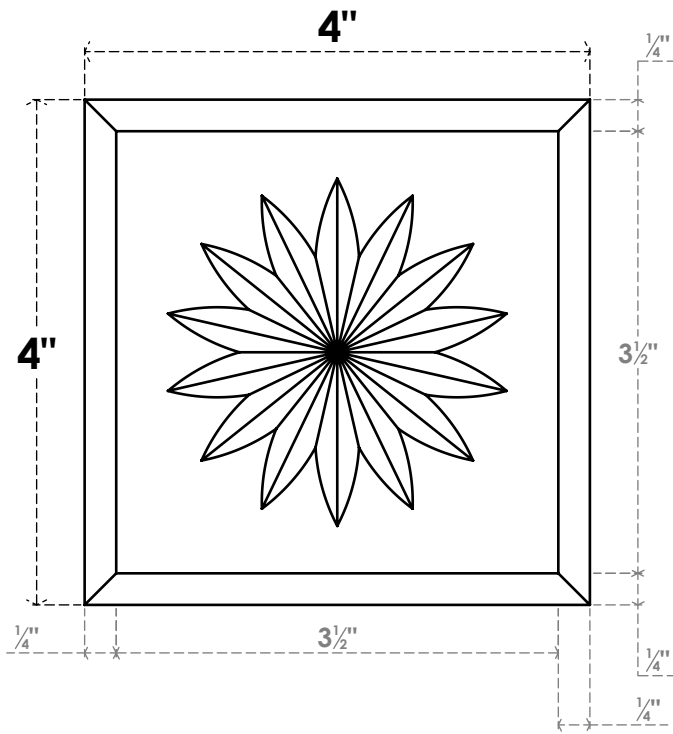

# ROSP040X040X100SDG10

4"W X 4"H X 1"P STANDARD SEDGWICK FLOWER ROSETTE WITH BEVELED EDGE,  
ARCHITECTURAL GRADE PVC

**FRONT**

**SIDE**

EKENA MILLWORK  
2300 WEST MAIN ST.  
CLARKSVILLE, TX 75426  
TOLL FREE: 866-607-0453  
WWW.EKENAMILLWORK.COM