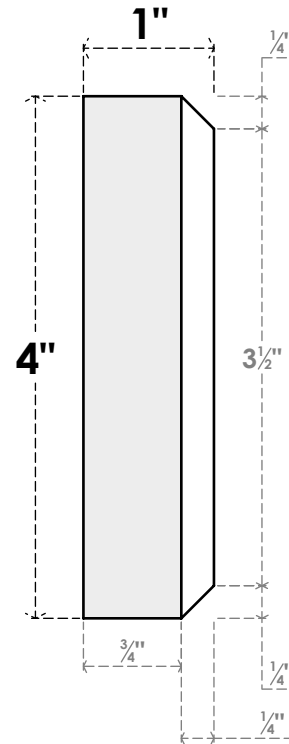

# ROSP040X040X100SDG10

4"W X 4"H X 1"P STANDARD SEDGWICK FLOWER ROSETTE WITH BEVELED EDGE,  
ARCHITECTURAL GRADE PVC

**FRONT**

**SIDE**

EKENA MILLWORK  
2300 WEST MAIN ST.  
CLARKSVILLE, TX 75426  
TOLL FREE: 866-607-0453  
WWW.EKENAMILLWORK.COM

#### NOTES

1. INSTALLATION TO BE COMPLETED IN ACCORDANCE WITH MANUFACTURER'S SPECIFICATIONS.
2. DRAWING MAY NOT BE TO SCALE
3. THIS DRAWING IS INTENDED FOR DESIGN AND PLANNING PURPOSES ONLY.
4. ALL INFORMATION CONTAINED HEREIN WAS CURRENT AT THE TIME OF DEVELOPMENT BUT MUST BE REVIEWED AND APPROVED BY THE PRODUCT MANUFACTURER TO BE CONSIDERED ACCURATE.
5. ARCHITECTURAL GRADE PVC PRODUCTS ARE MADE FROM EXPANDED CELLULAR PVC AND COME NATURALLY WHITE BUT MAY BE PAINTED